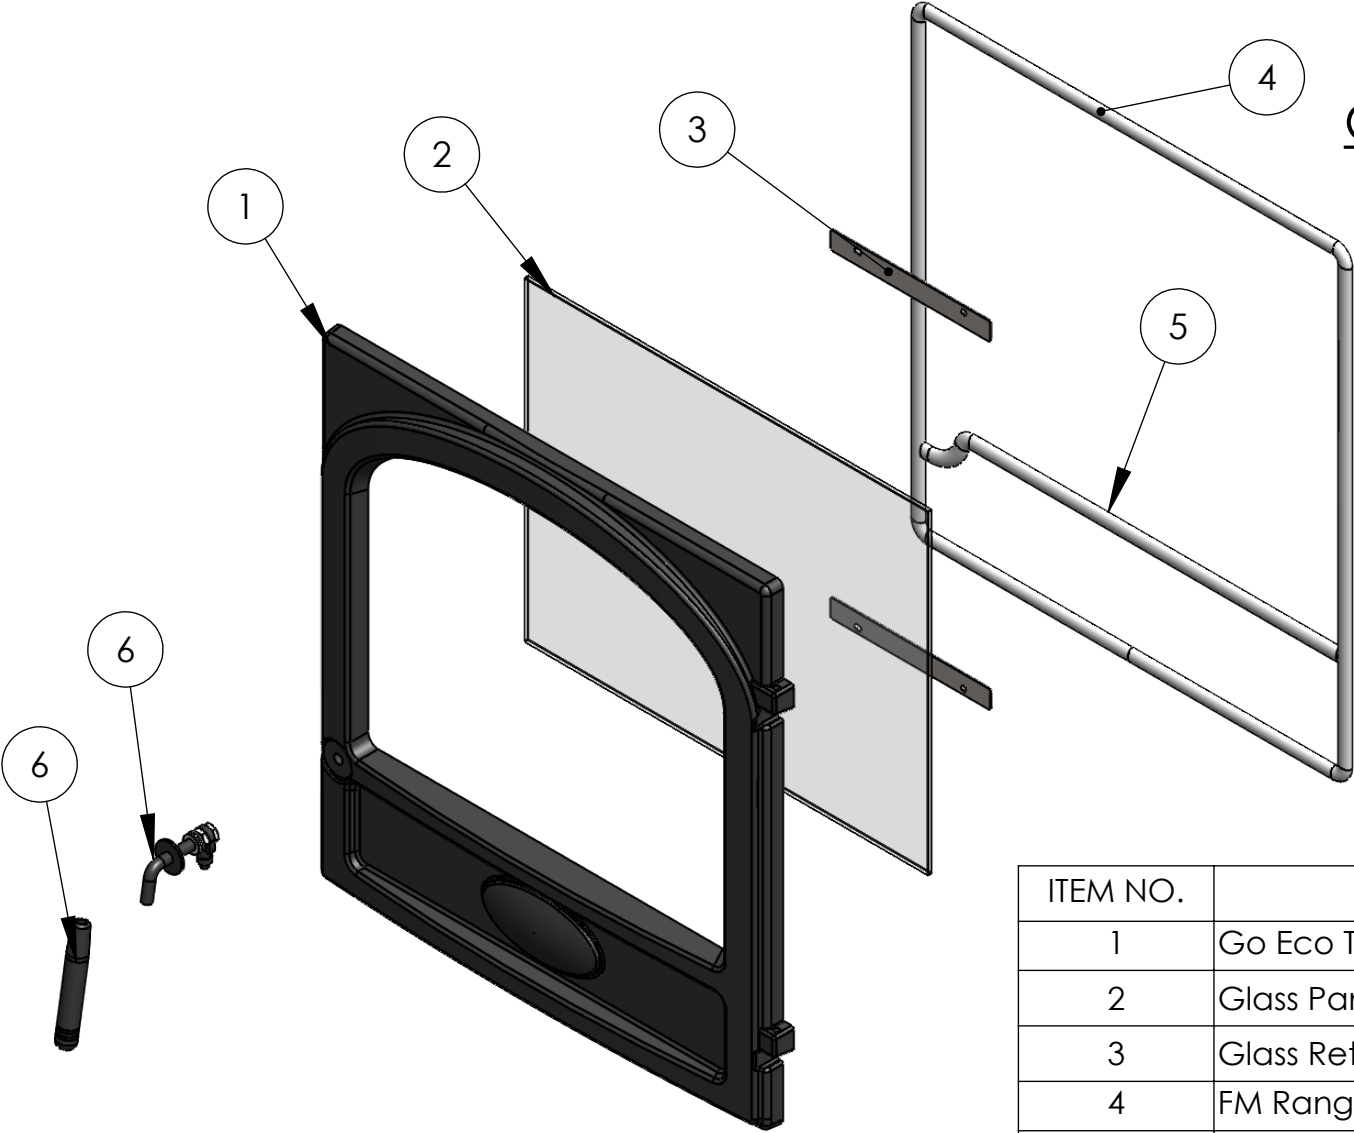

Go Eco Excel Traditional Door

ITEM NO.	Description	Part NO	QTY.
1	Go Eco Traditional Door Casting	9538	1
2	Glass Panel	9071	1
3	Glass Retainer	FPX458-M417	2
4	FM Range Door Seal Sq version	9100	1
5	Centre Door Seal	9098	1
6	Handle & Spindle Assembly	Handle 8243 / spindle 8244	1